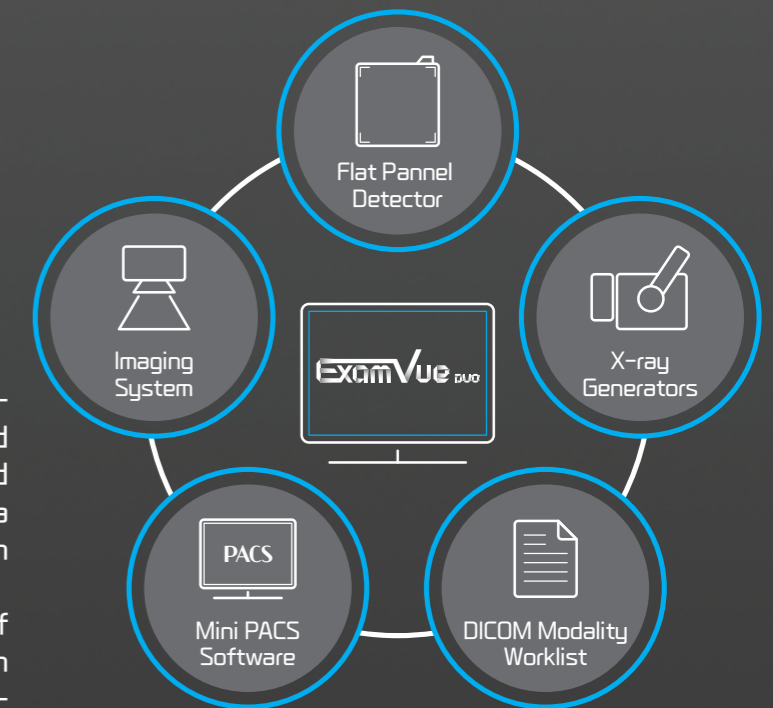

## Experience the **highest image quality** at **affordable cost** with JPI Healthcare's **x-ray imaging solution.**

The backbone of DRE Series, ExamVue Duo, is a self-developed s/w with full integration to the generator and flat panel detector implemented, making it one of the most reliable and appealing systems available.

## **Easy-to-use software** with **ultra-fast acquisition time** will improve the **workflow efficiency** of the clinic.

Generators and flat panel detectors implemented in DRE Series are fully integrated with its operating software, which helps to improve the efficiency of workflow and productivity, allowing its users to experience the highest level of healthcare services.

### ExamVue Duo Software

ExamVue Duo is a self-developed acquisition software equipped with an intuitive GUI, basic and professional measurement tools, and an optimized image processing algorithm. It also comes with a guide for proper image acquisition process which cloud enhance user's experience.

ExamVue Duo is fully integrated with wide range of generators and flat panel detectors and comes with tools that helps to improve the workflow of the imaging system, allowing its users to be more efficient and flexible.