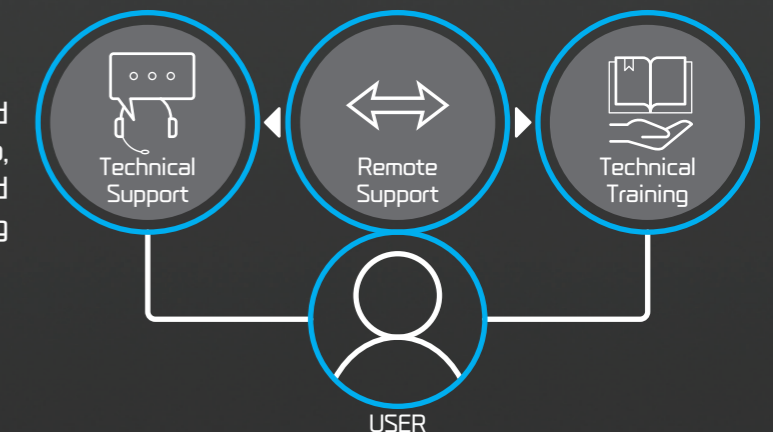

Customer Service

Our outstanding customer support team is consisted of engineers with experience and knowledge. Also, we supply remote training session for our valued partners so they may enhance their understanding and supply the best service possible to end users.