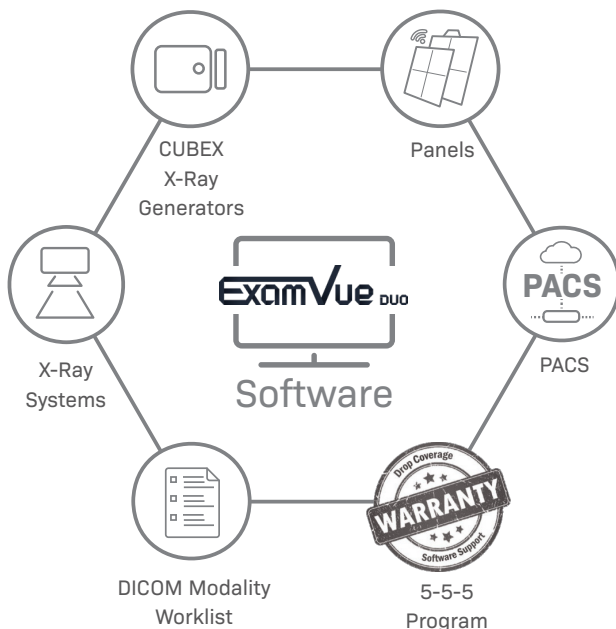

Now Fully Integrated With the ExamVue Acquisition Software.

- ▶ Simple Robust and Easy to Use Design
- ▶ Soft Touch Controls with Digital Displays
- ▶ Calibrated Cassette Size Indicator Dials
- ▶ Inverted Control Panel for Table Use Available
- ▶ Two Stage Dynamic Auto Line Power Compensation
- ▶ Easy Integration with ExamVue Digital Systems
- ▶ Dual Integrated Laser Pointers in Veterinary mode